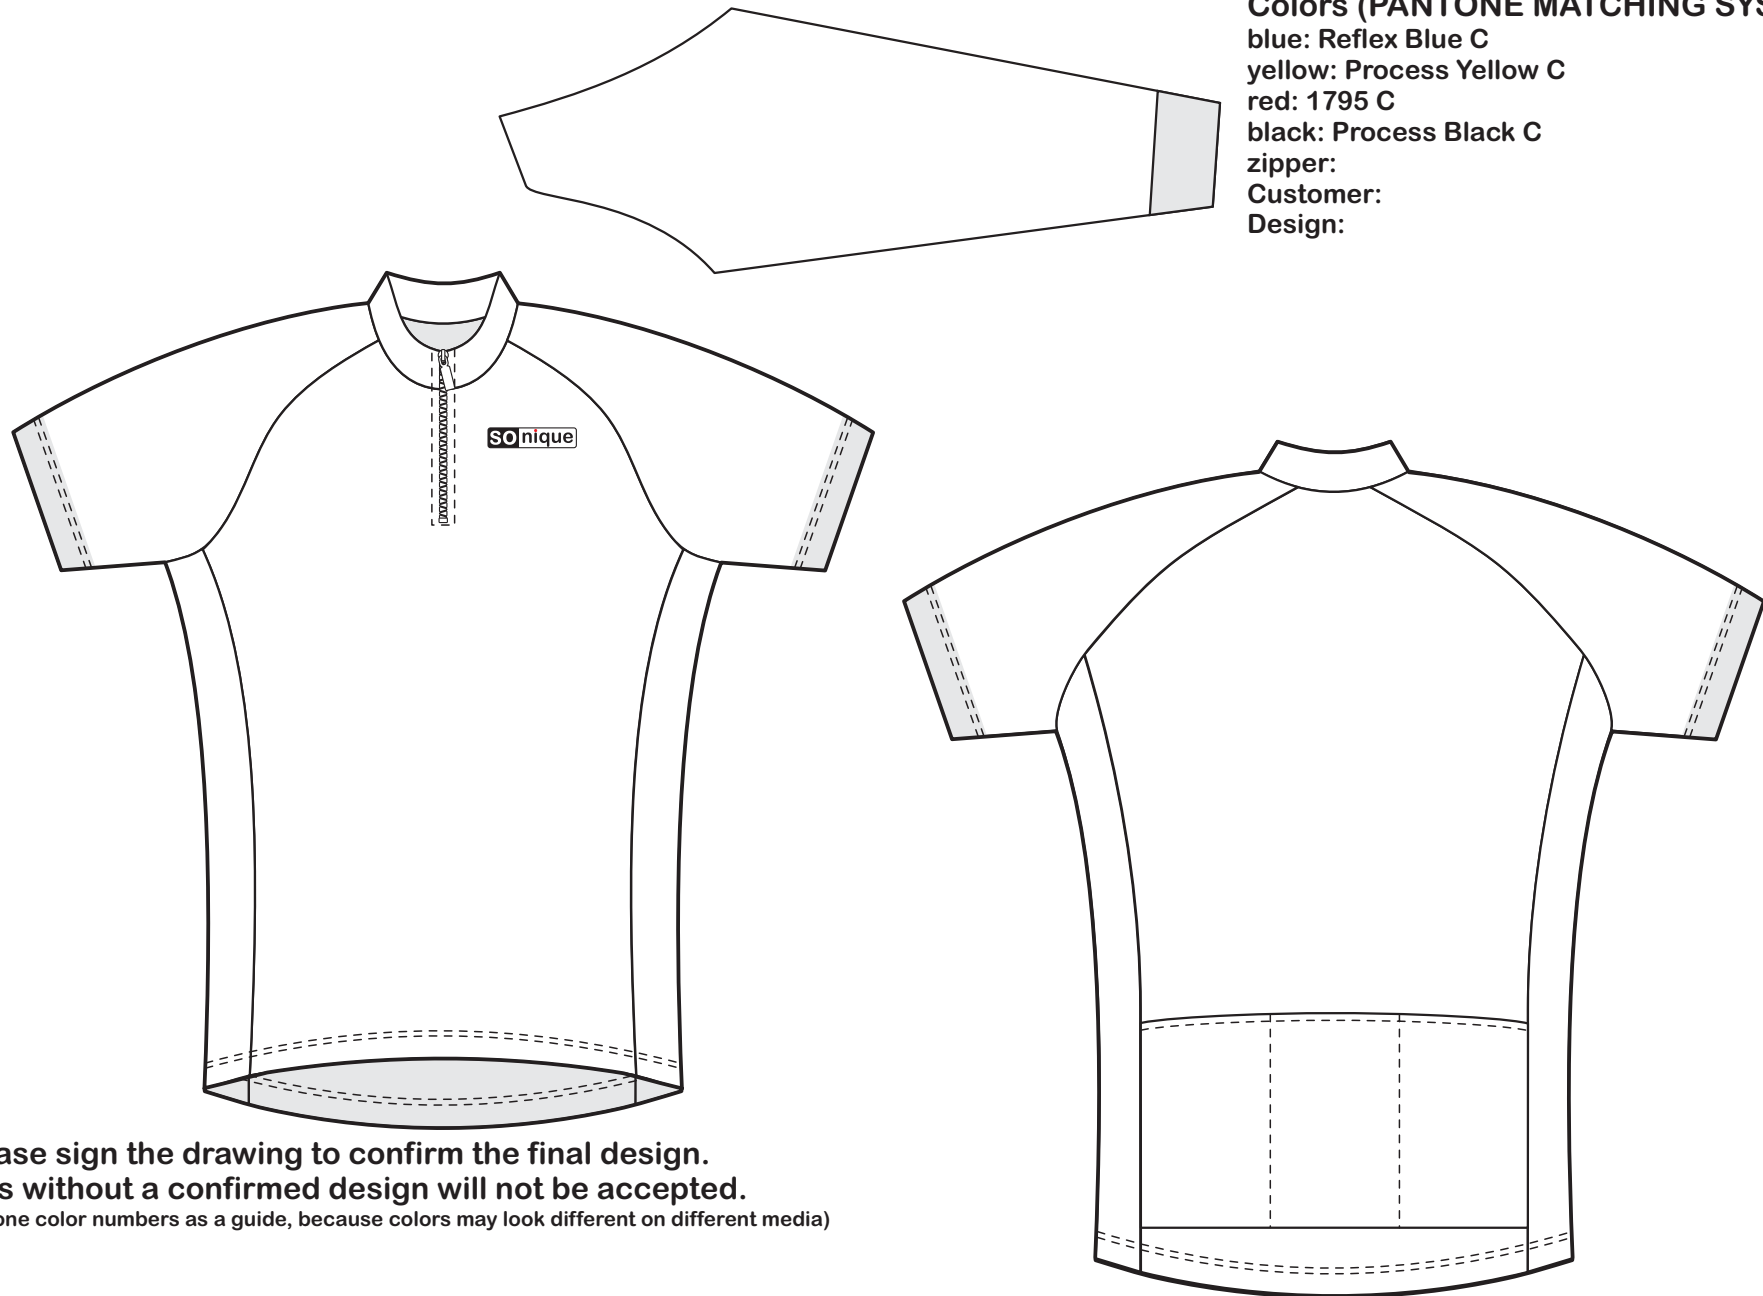

Colors (PANTONE MATCHING SYSTEM ®)

blue: Reflex Blue C

yellow: Process Yellow C

red: 1795 C

black: Process Black C

zipper:

Customer:

Design: