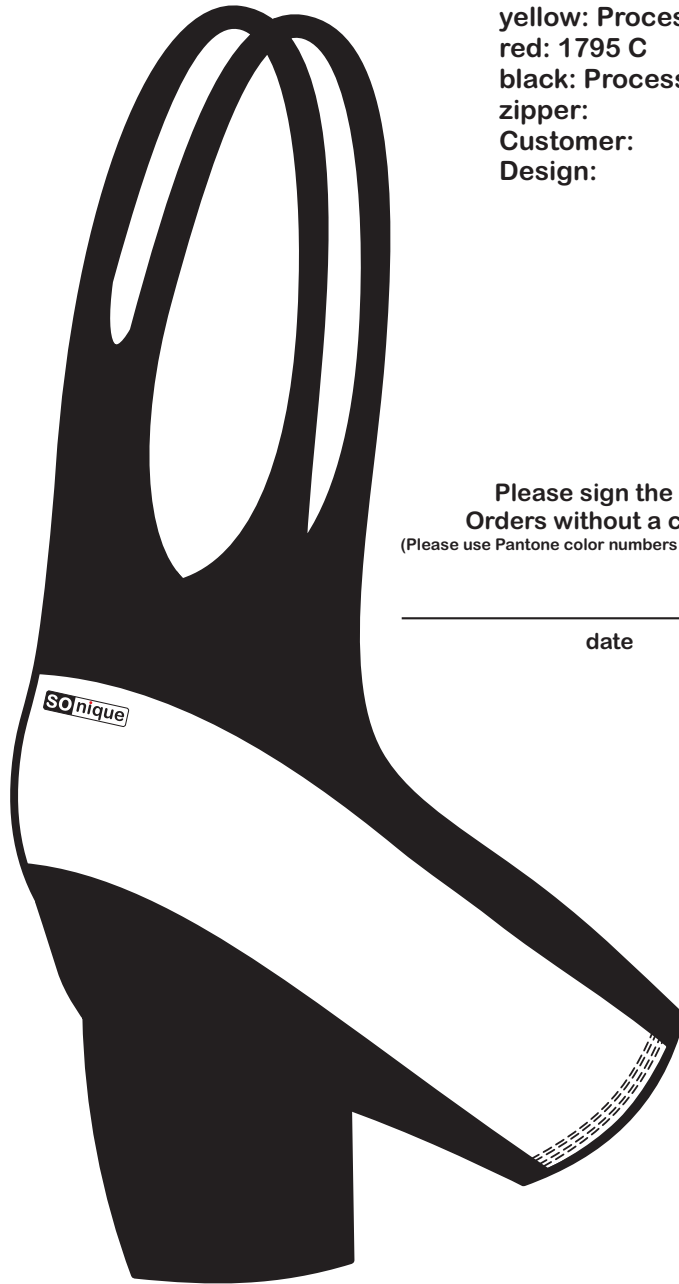

Colors (PANTONE MATCHING SYSTEM ®)

blue: Reflex Blue C

yellow: Process Yellow C

red: 1795 C

black: Process Black C

zipper:

Customer:

Design: