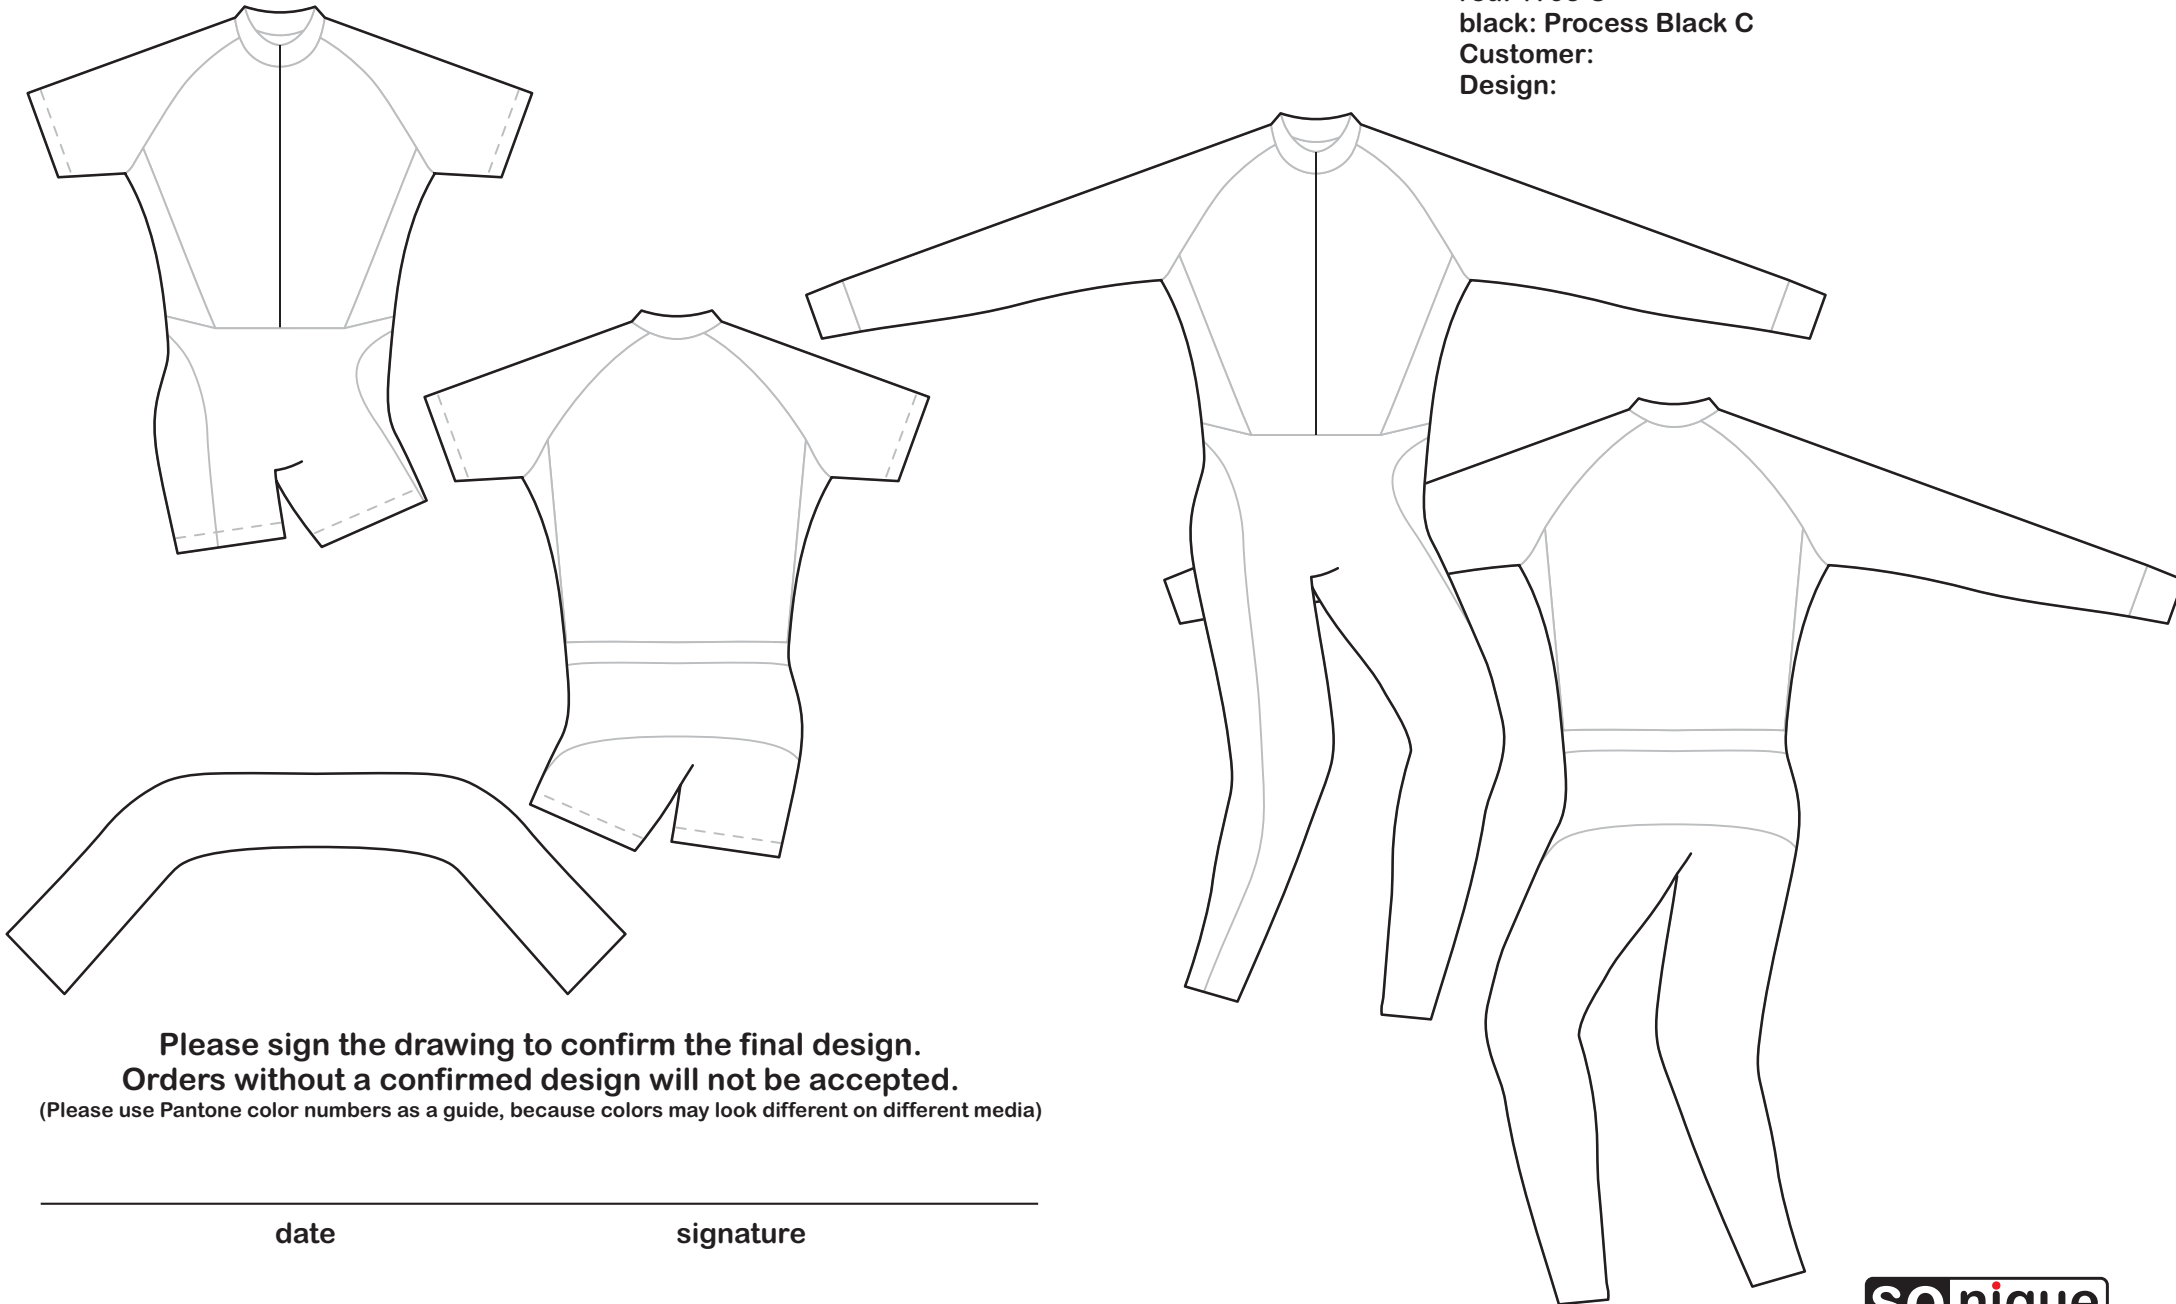

**Colors (PANTONE MATCHING SYSTEM ®)**

blue: Reflex Blue C

yellow: Process Yellow C

red: 1795 C

black: Process Black C

Customer:

Design:

**Please sign the drawing to confirm the final design.  
Orders without a confirmed design will not be accepted.**